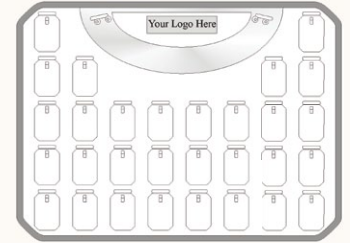

W5566
30 Pendants, Necklace, Logo